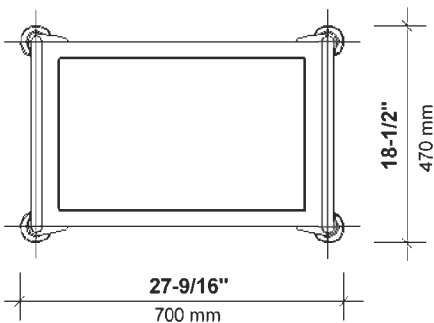

servocuccina line

Rieber

product
design
award

2007 ■

model servostar

service cart | 304 German stainless steel | size 25-58" x 16-3/4 x 34-3/4" H overall

Available with 2 or 3 full stainless steel shelves, equipped with pads for sound protection.
Commercial grade casters, 2 locking, chrome plated

servostar cn 2 shelves
servostar cn 3 shelves

order number
72505036
72505038

Glass inserts for **servostar** – size 20-1/2" x 13" x 5-16" thick (532 x 328 x 8 mm thick)

Available colors:

brilliant black 72100580