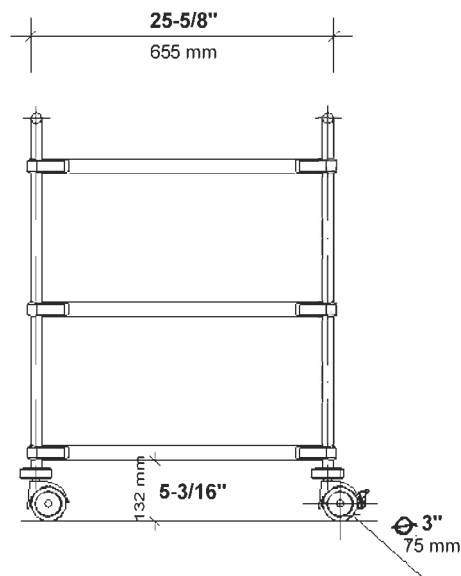

servocuccina line

Rieber

product
design
award

2007 ■

model servostar

service cart | 304 German stainless steel | size 25-58" x 16-3/4 x 34-3/4" H overall

Available with 2 or 3 full stainless steel shelves, equipped with pads for sound protection.
Commercial grade casters, 2 locking, chrome plated

servostar cn 2 shelves
servostar cn 3 shelves

order number
72505036
72505038

Glass inserts for **servostar** – size 20-1/2" x 13" x 5-16" thick (532 x 328 x 8 mm thick)

Available colors:

brilliant black 72100580