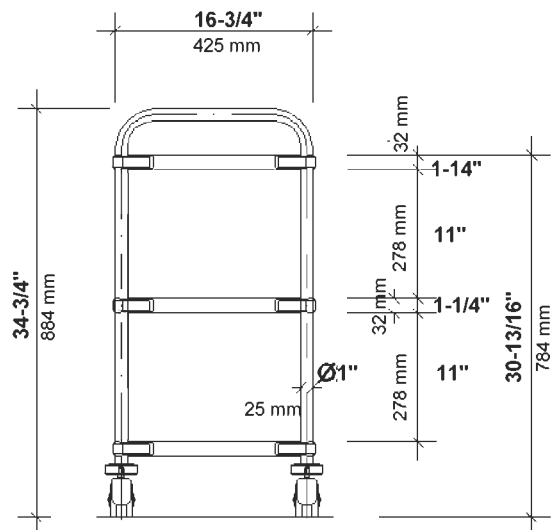

servocuccina line

Rieber

product
design
award

2007 ■

model servostar

service cart | 304 German stainless steel | size 25-58" x 16-3/4 x 34-3/4" H overall

Available with 2 or 3 full stainless steel shelves, equipped with pads for sound protection.
Commercial grade casters, 2 locking, chrome plated

servostar cn 2 shelves
servostar cn 3 shelves

order number
72505036
72505038

Glass inserts for **servostar** – size 20-1/2" x 13" x 5-16" thick (532 x 328 x 8 mm thick)

Available colors:

brilliant black 72100580